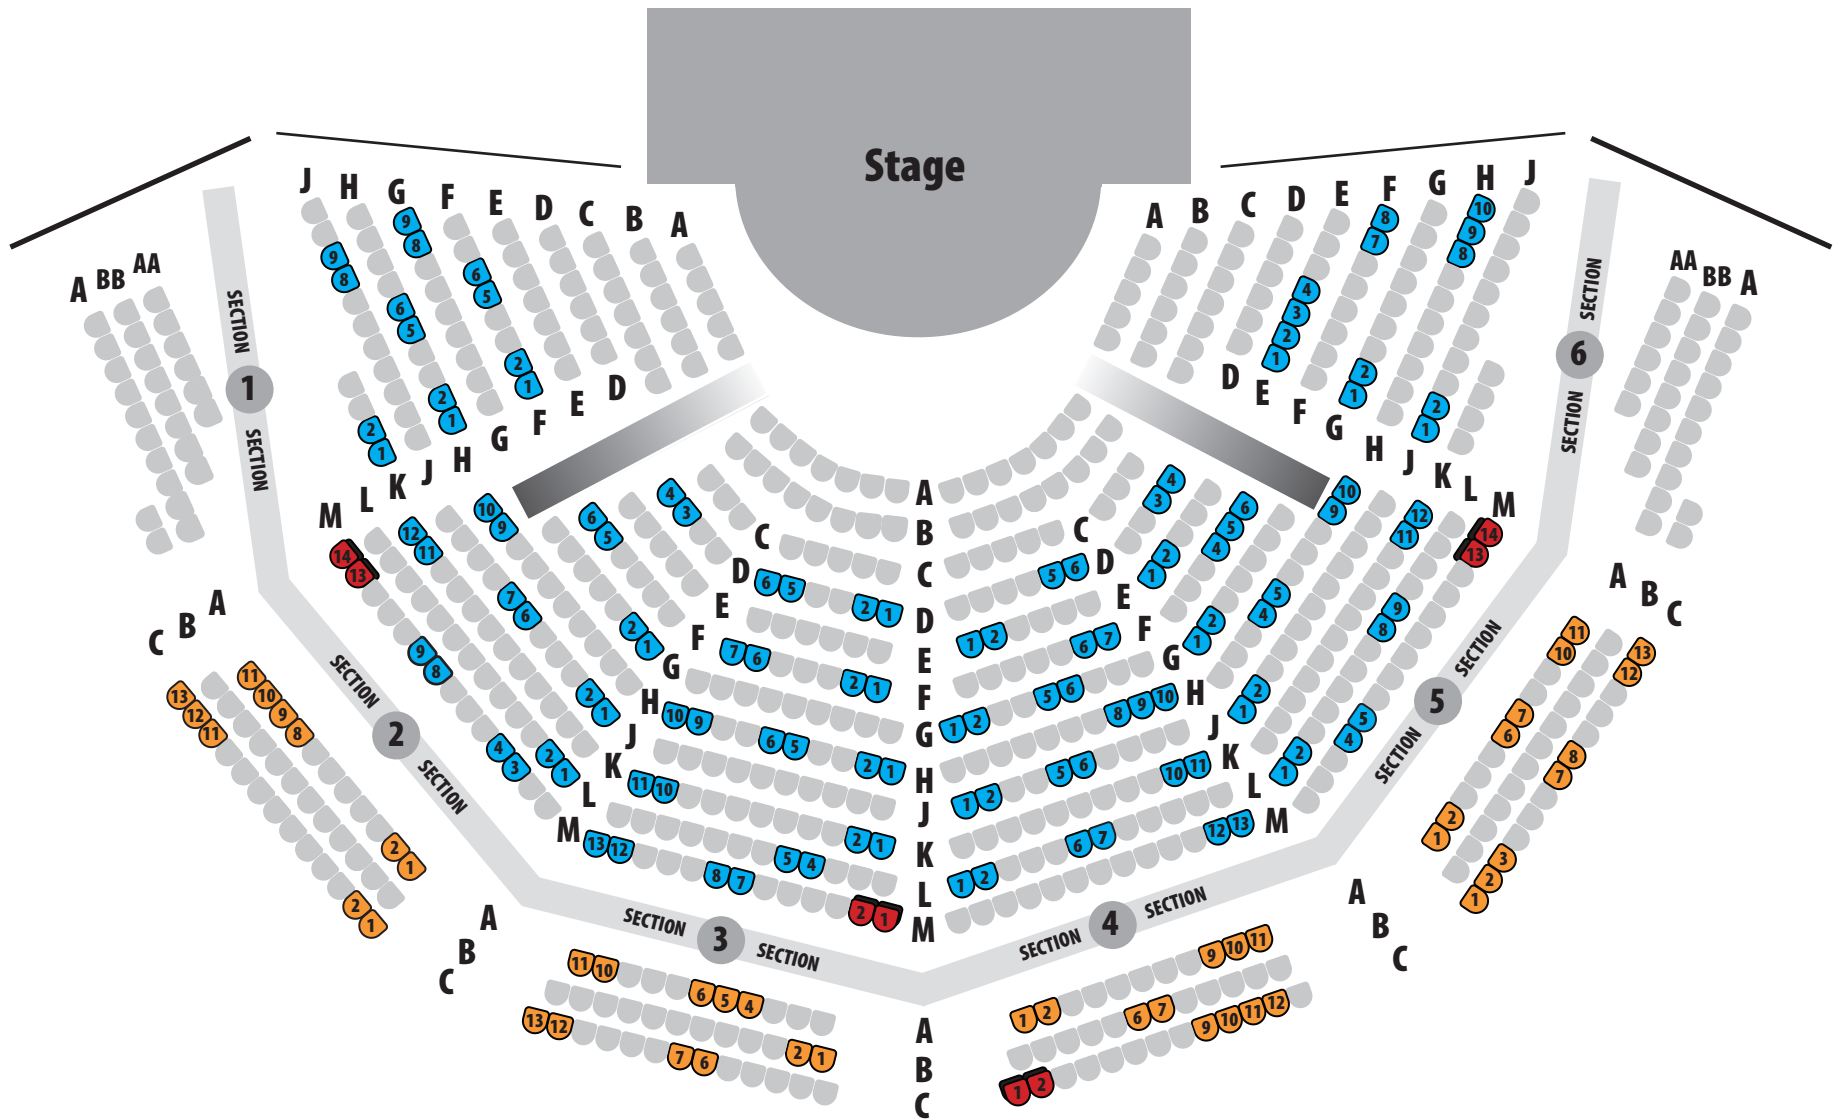

QUADRACCI POWERHOUSE

Orchestra Seating

Balcony Seating

-  Prime Orchestra Section 2 & 5, Row M, Seats 13 & 14 (Seats 13 & 14 are not removable, but one wheelchair can sit adjacent to them.)
-  Prime Orchestra Section 3, Row M, Seats 1 & 2
-  Balcony Section 4, Row C, Seats 1 & 2